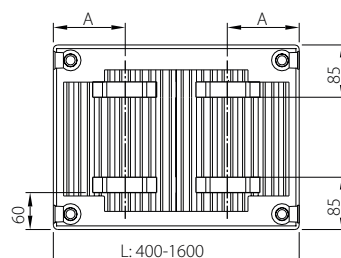

Type 11

Accord
Compact All In
Novello
Novello 8
Compact Planar
Planar
Planar 8

L	A
400	117
500-1600	150